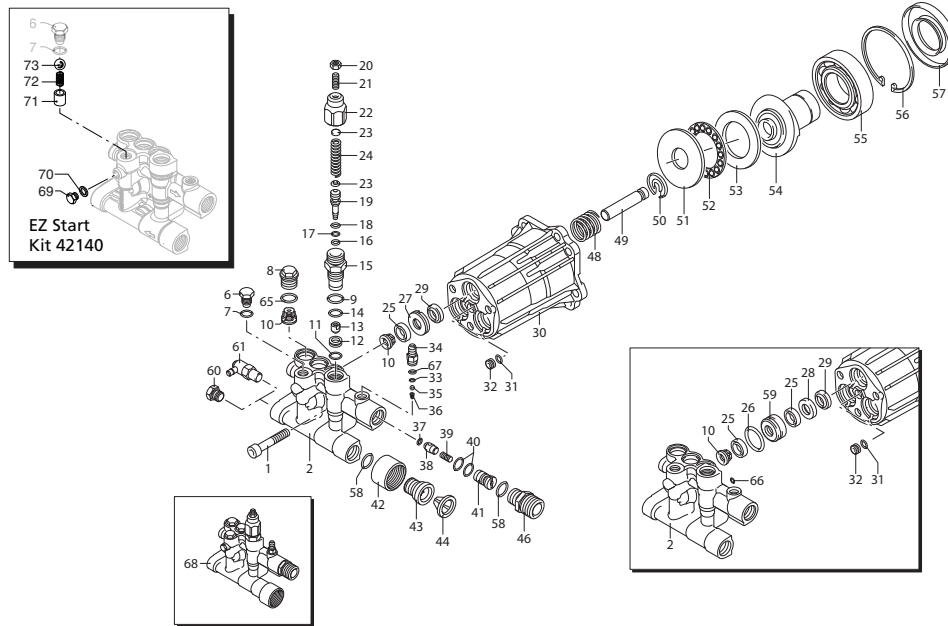

TYPE 2: FIXED THROTTLE / IGNITION SWITCH LEVER / MANUAL CHOKE

TYPE 3: FIXED THROTTLE / ENGINE STOP SWITCH / MANUAL CHOKE

PRESSURE WASHER BREAKDOWN

B275HA

Repair Kits

Pos	Code	Description	Qty	Pos	Code	Description	Qty	Pos	Code	Description	Qty
	380410	Screw	(221 in/lbs) √ ○ 3	30	2840230	Pump body	1	57	2841050	Ring	1
	800220	Screw	(221 in/lbs) □ ○ 3	31	480560	O-Ring ∅ 6.75x1.78	1	58	2840890	O-Ring ∅ 14x2	2
	2841730	Head	√ 1	32	2840710	Plug	1	59	1683500	Oil seal	3
	2840022	Head	■ 1	33	480480	O-Ring ∅ 4.48x1.78	1	59	2840840	Plug	√ ○ 1
	2840870	Head	○ 1	34	1982520	Hose tail ∅ 8	(35 in/lbs) 1	60	480650	Washer	1
	2841620	Head	□ ● 1	35	3700240	Hose tail ∅ 8	(35 in/lbs) √ ● 1	61	TPP1401/4A	Thermal relief valve	1
6	2840830	Screw	(89 in/lbs) 1	36	1250280	Ball	1	62	1060100	Ball	√ 1
7	600180	O-Ring ∅ 7.66x1.78	1	37	1560520	Spring	1	63	2840440	Seat	√ 1
8	2841530	Valve cap	(221 in/lbs) 3	38	1460431	O-Ring ∅ 4x2.5	1	64	2840450	Spring	√ 1
9	740290	O-Ring ∅ 14x1.78	1	39	2841150	Shutter	1	65	2841520	O-Ring ∅ 13.5x1.8	3
10	2849051	Complete Valve	● ○ 6	40	3700220	Jet	√ ● 1	66	3400650	Plug	1
11	2849050	Complete Valve	√ ■ □ 6	41	1343580	Spring	1	67	480650	Washer	√ 1
12	1470210	O-Ring ∅ 9x1	1	42	800560	O-Ring ∅ 8.73x1.78	2	68	2849284	Complete head assembly	√ ■ 1
13	2840770	Seat	● ○ 1	43	2840340	Injector	1	69	2840840	Plug (EZ start pump only)	1
14	2841080	Seat	√ ■ □ 1	44	3700200	Detergent injector	√ ● 1	70	480650	Washer (EZ start pump only)	1
15	2840760	Shutter	(27 in/lbs) 1	45	2840270	Fitting	○ ■ 1	71	2840441	Seat (EZ start pump only)	1
16	820510	O-Ring ∅ 10.82x1.78	1	46	2841220	Fitting 3/4" NH	√ ○ □ 1	72	2840450	Spring (EZ start pump only)	1
17	2840750	Piston guide	(177 in/lbs) 1	47	2841230	Fitting Aluminium (221 in/lbs) √ ● ○ ■ 1	1	73	1060100	Ball (EZ start pump only)	1
18	2760210	Ring	1	48	2840390	Fitting Brass (221 in/lbs) □ 1	1				
19	660190	O-Ring ∅ 6.07x1.78	1	49	7369	Filter	1		AR64545	Oil	1
20	2260100	O-Ring ∅ 6.02x2.62	1	50	2840400	Fitting 3/8" G M (221 in/lbs) ○ 1	1				
21	2841140	Piston	1	51	2841380	Fitting (221 in/lbs) ■ 1	1				
22	1060120	Nut M6	1	52	2841120	Fitting (221 in/lbs) □ √ ● 1	1				
23	392840	Screw M6x16	1	53	2840060	Spring	3				
24	2760480	Insert	1	54	2840040	Piston ∅ 12	√ ○ 3				
25	1980220	Wobble plate	2	55	2840530	Piston ∅ 12	■ □ ○ 3				
26	2760410	Spring	1	56	2840050	Lock	3				
27	2200141	Water seal	√ ○ 3		57	1980130	Fifth wheel	1			
28	2200141	Water seal	□ ● 6		58	1980250	Fifth wheel	1			
29	770260	O-Ring ∅ 23.52x1.78	1		59	1980240	Fifth wheel	1			
	770590	O-Ring ∅ 21.95x1.78	● 3		60	2840050	Wobble plate	■ 1			
	2840561	Bushing ∅ 12	3		61	2840900	Wobble plate	○ 1			
	2840550	Bushing ∅ 12	● 3		62	2840720	Wobble plate	√ 1			
	2840540	Bushing ∅ 12	3		63	2840730	Wobble plate	□ ● 1			
	2840561	Bushing	√ 3		64	161060	Bearing	1			
	1683500	Oil seal	√ □ ● 3		65	161050	Ring ∅ 72	1			