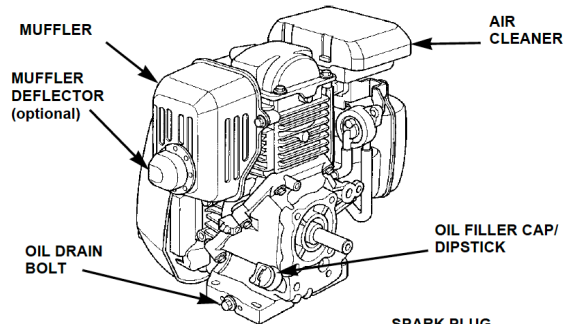

PRESSURE WASHER BREAKDOWN

B275HA

REF #	DESCRIPTION	PART #
1	Frame	85.600.124
2	Engine - Honda GC 160	Not For Resale
3	Pump - AR RMV25G30D	85.120.035B
4	Wheel (x2)	85.660.004BF
5	Soap Hose	85.400.005
6	Nozzle Set	85.210.030
7	Gun with Assembly	85.205.050
8	Hose 25' x 1/4"	85.225.125

PRESSURE WASHER BREAKDOWN

B275HA

85.550.052 - Maintenance Kit:

- Oil cap
- Air filter
- Spark plug
- 1 LTR Oil

* For other replacement parts, please contact your local Honda dealer.

ENGINE CONTROL TYPES

TYPE 1: MANUAL THROTTLE / MANUAL CHOKE