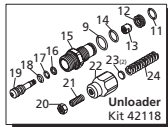

TYPE 2: FIXED THROTTLE / IGNITION SWITCH LEVER / MANUAL CHOKE

TYPE 3: FIXED THROTTLE / ENGINE STOP SWITCH / MANUAL CHOKE

PRESSURE WASHER BREAKDOWN

B275HA

Repair Kits

Pos	Code	Description	Qty	Pos	Code	Description	Qty	Pos	Code	Description	Qty
	380410	Screw	(221 in/lbs) √ ○ 3	30	2840230	Pump body	1	57	2841050	Ring	1
	800220	Screw	(221 in/lbs) □ ○ 3	31	480560	O-Ring ∅ 6.75x1.78	1	58	2840890	O-Ring ∅ 14x2	2
	2841730	Head	√ 1	32	2840710	Plug	1	59	1683500	Oil seal	3
	2840022	Head	■ 1	33	480480	O-Ring ∅ 4.48x1.78	1	59	2840840	Plug	√ ○ 1
	2840870	Head	○ 1	34	1982520	Hose tail ∅ 8	(35 in/lbs) 1	60	480650	Washer	1
	2841620	Head	□ ● 1	35	3700240	Hose tail ∅ 8	(35 in/lbs) √ ● 1	61	TPP1401/4A	Thermal relief valve	1
6	2840830	Screw	(89 in/lbs) 1	36	1250280	Ball	1	62	1060100	Ball	√ 1
7	600180	O-Ring ∅ 7.66x1.78	1	37	1560520	Spring	1	63	2840440	Seat	√ 1
8	2841530	Valve cap	(221 in/lbs) 3	38	1460431	O-Ring ∅ 4x2.5	1	64	2840450	Spring	√ 1
9	740290	O-Ring ∅ 14x1.78	1	39	2841150	Shutter	1	65	2841520	O-Ring ∅ 13.5x1.8	3
10	2849051	Complete Valve	● ○ 6	40	3700220	Jet	√ ● 1	66	3400650	Plug	1
11	2849050	Complete Valve	√ ■ □ 6	41	1343580	Spring	1	67	480650	Washer	√ 1
12	1470210	O-Ring ∅ 9x1	1	42	800560	O-Ring ∅ 8.73x1.78	2	68	2849284	Complete head assembly	√ ■ 1
13	2840770	Seat	● ○ 1	43	2840340	Injector	1	69	2840840	Plug (EZ start pump only)	1
14	2841080	Seat	√ ■ □ 1	44	3700200	Detergent injector	√ ● 1	70	480650	Washer (EZ start pump only)	1
15	2840760	Shutter	(27 in/lbs) 1	45	2840270	Fitting	○ ■ 1	71	2840441	Seat (EZ start pump only)	1
16	820510	O-Ring ∅ 10.82x1.78	1	46	2841220	Fitting 3/4" NH	√ ○ □ 1	72	2840450	Spring (EZ start pump only)	1
17	2840750	Piston guide	(177 in/lbs) 1	47	2841230	Fitting Aluminium (221 in/lbs) √ ● ○ ■ 1	1	73	1060100	Ball (EZ start pump only)	1
18	2760210	Ring	1	48	2840390	Fitting Brass (221 in/lbs) □ 1	1				
19	660190	O-Ring ∅ 6.07x1.78	1	49	7369	Filter	1		AR64545	Oil	1
20	2260100	O-Ring ∅ 6.02x2.62	1	50	2840400	Fitting 3/8" G M (221 in/lbs) ○ 1	1				
21	2841140	Piston	1	51	2841380	Fitting (221 in/lbs) ■ 1	1				
22	1060120	Nut M6	1	52	2841120	Fitting (221 in/lbs) □ √ ● 1	1				
23	392840	Screw M6x16	1	53	2840060	Spring	3				
24	2760480	Insert	1	54	2840040	Piston ∅ 12	√ ○ 3				
25	1980220	Wobble plate	2	55	2840530	Piston ∅ 12	■ □ ○ 3				
26	2760410	Spring	1	56	2840050	Lock	3				
27	2200141	Water seal	√ ○ 3		57	1980130	Fifth wheel	1			
28	2200141	Water seal	□ ● 6		58	1980250	Fifth wheel	1			
29	770260	O-Ring ∅ 23.52x1.78	1		59	1980240	Fifth wheel	1			
	770590	O-Ring ∅ 21.95x1.78	● 3		60	2840050	Wobble plate	■ 1			
	2840561	Bushing ∅ 12	3		61	2840900	Wobble plate	○ 1			
	2840550	Bushing ∅ 12	● 3		62	2840720	Wobble plate	√ 1			
	2840540	Bushing ∅ 12	3		63	2840730	Wobble plate	□ ● 1			
	2840561	Bushing	√ 3		64	161060	Bearing	1			
	1683500	Oil seal	√ □ ● 3		65	161050	Ring ∅ 72	1			