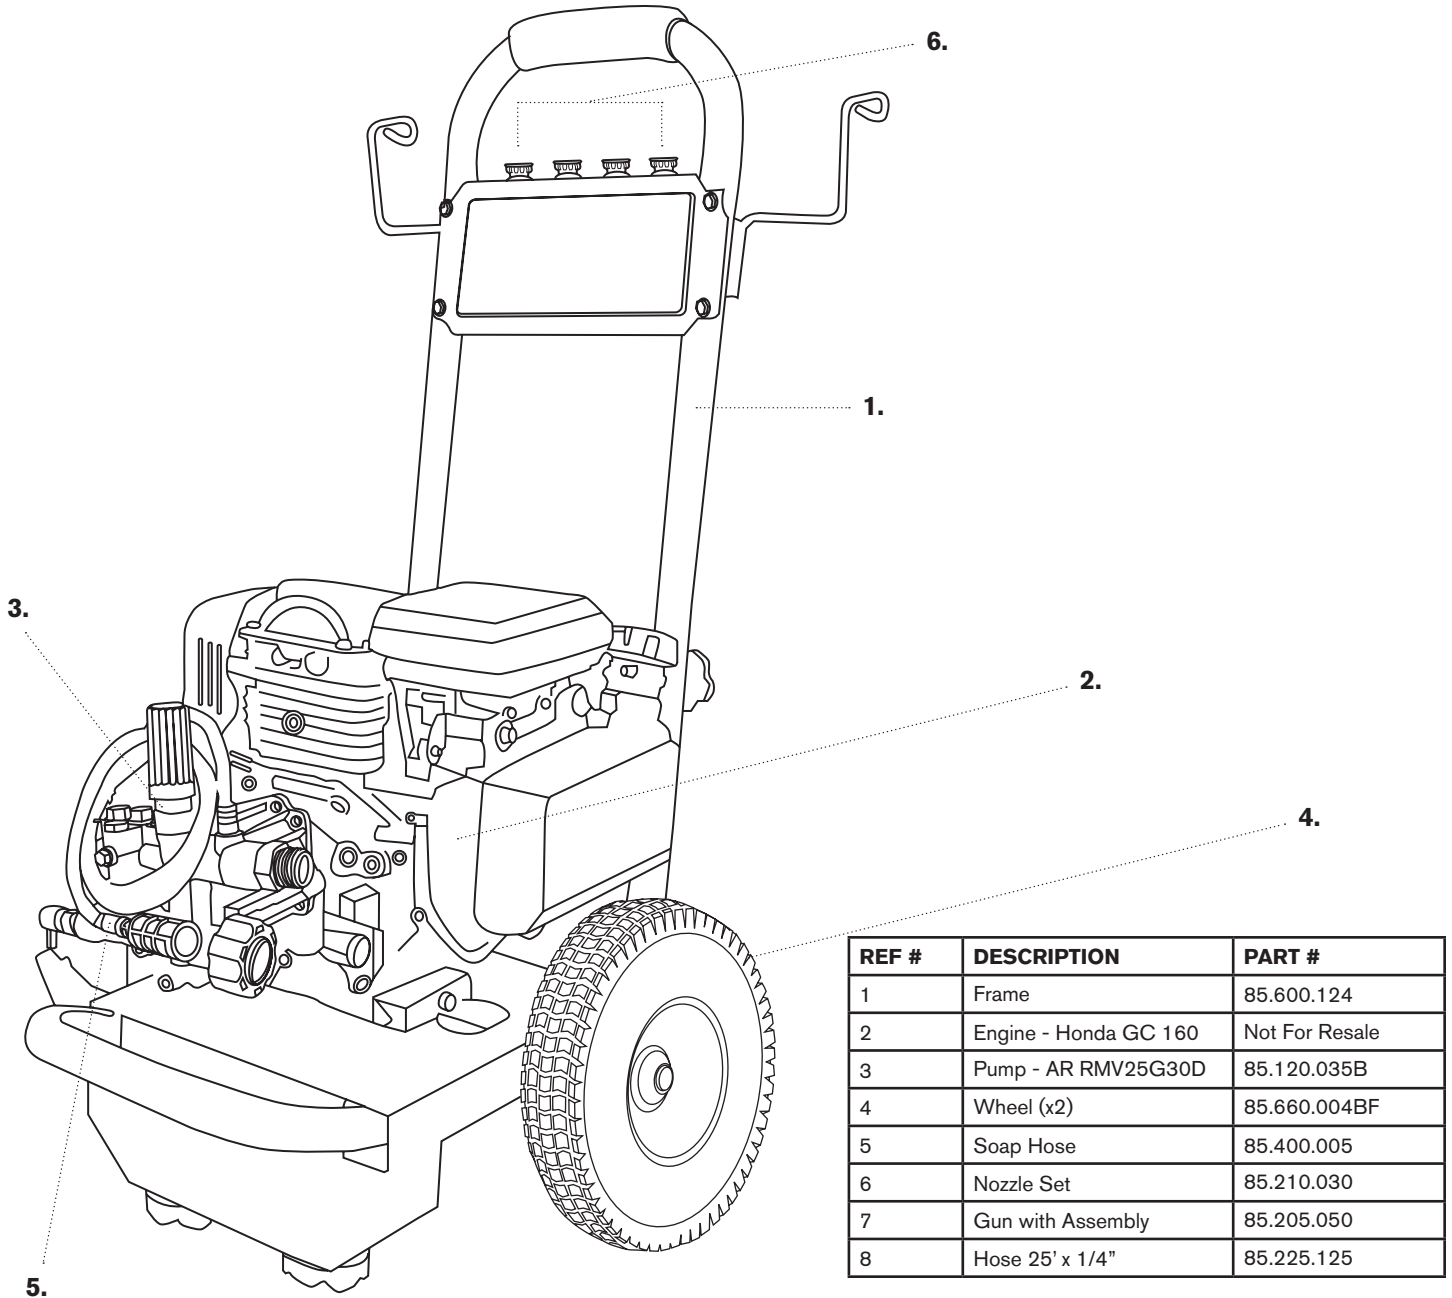

PRESSURE WASHER BREAKDOWN

B275HA

REF #	DESCRIPTION	PART #
1	Frame	85.600.124
2	Engine - Honda GC 160	Not For Resale
3	Pump - AR RMV25G30D	85.120.035B
4	Wheel (x2)	85.660.004BF
5	Soap Hose	85.400.005
6	Nozzle Set	85.210.030
7	Gun with Assembly	85.205.050
8	Hose 25' x 1/4"	85.225.125

PRESSURE WASHER BREAKDOWN

B275HA

85.550.052 - Maintenance Kit:

- Oil cap
- Air filter
- Spark plug
- 1 LTR Oil

* For other replacement parts, please contact your local Honda dealer.

ENGINE CONTROL TYPES

TYPE 1: MANUAL THROTTLE / MANUAL CHOKE