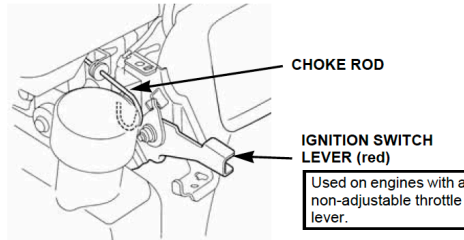

TYPE 2: FIXED THROTTLE / IGNITION SWITCH LEVER / MANUAL CHOKE