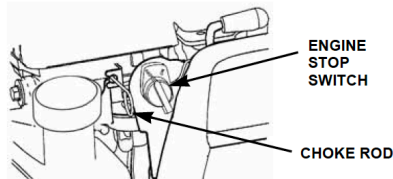

TYPE 3: FIXED THROTTLE / ENGINE STOP SWITCH / MANUAL CHOKE