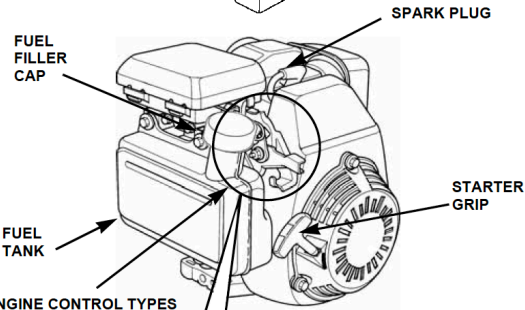

PRESSURE WASHER BREAKDOWN

B275HA

REF #	DESCRIPTION	PART #
1	Frame	85.600.124
2	Engine - Honda GC 160	Not For Resale
3	Pump - AR RMV25G30D	85.120.035B
4	Wheel (x2)	85.660.004BF
5	Soap Hose	85.400.005
6	Nozzle Set	85.210.030
7	Gun with Assembly	85.205.050
8	Hose 25' x 1/4"	85.225.125

PRESSURE WASHER BREAKDOWN

B275HA

85.550.052 - Maintenance Kit:

- Oil cap
- Air filter
- Spark plug
- 1 LTR Oil

* For other replacement parts, please contact your local Honda dealer.

ENGINE CONTROL TYPES

TYPE 1: MANUAL THROTTLE / MANUAL CHOKE