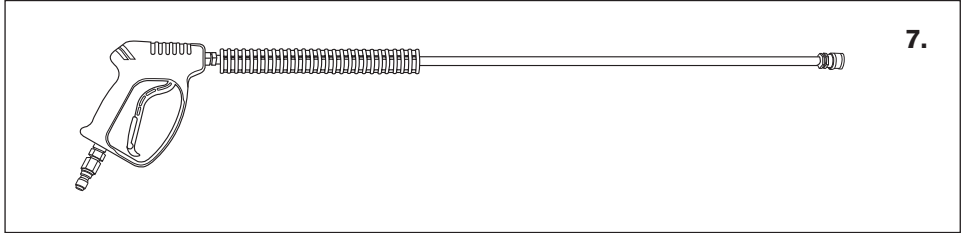

PRESSURE WASHER BREAKDOWN

B275HA

REF #	DESCRIPTION	PART #
1	Frame	85.600.124
2	Engine - Honda GC 160	Not For Resale
3	Pump - AR RMV25G30D	85.120.035B
4	Wheel (x2)	85.660.004BF
5	Soap Hose	85.400.005
6	Nozzle Set	85.210.030
7	Gun with Assembly	85.205.050
8	Hose 25' x 1/4"	85.225.125

PRESSURE WASHER BREAKDOWN

B275HA

85.550.052 - Maintenance Kit:

- Oil cap
- Air filter
- Spark plug
- 1 LTR Oil

* For other replacement parts, please contact your local Honda dealer.

ENGINE CONTROL TYPES

TYPE 1: MANUAL THROTTLE / MANUAL CHOKE