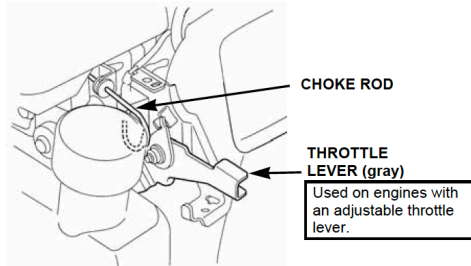

PRESSURE WASHER BREAKDOWN

B275HA

85.550.052 - Maintenance Kit:

- Oil cap
- Air filter
- Spark plug
- 1 LTR Oil

* For other replacement parts, please contact your local Honda dealer.

ENGINE CONTROL TYPES

TYPE 1: MANUAL THROTTLE / MANUAL CHOKE